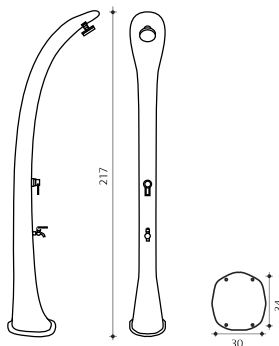

Pink
DS-C720RS

Anthracite
DS-C720NO

Purple
DS-C720VO

Blue
DS-C720BL

Green
DS-C720VE

*Original enlarged head
Integrated anti-lime
shower head*

*Scale pattern on the
shower belly*

Foot rinse included

Formidra

SPECIFICATIONS

Material	HD Polyethylene	Base Dimensions	30 x 34 cm
Weight	9,5 kg	Fixing kit	Included
Capacity	32 L	Warranty	2 years
Height	217 cm		