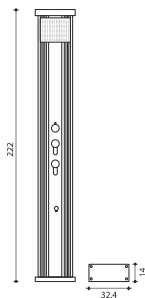

REFINED CURVES  
AND DISCRETE ELEGANCE  
**DADA CURVE**

**MAIN FEATURES**

- Aluminium shower
- Curved design
- Hybrid Technology
- Capacity 40 L
- Hand shower included

Also available as a curved version, the DADA CURVE stands out thanks to its taunt lines and its extremely flat, mirror-effect square showerhead.

Its slender curves mean it will naturally blend in to any garden while adding a designer touch.

Integrated anti-limescale showerhead

Laser-engraved stainless steel mixer tap

**SPECIFICATIONS**

Material	Aluminium	base dimensions	14 x 32.4 cm
Weight	10 kg	Fixing kit	Included
Height	222 cm	Warranty	2 years
Capacity	40 L		